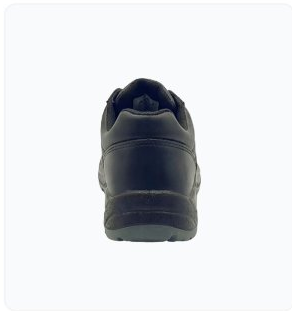

⚙️ HIGH DURABILITY
🔬 LAB TESTED

👤 PREMIUM LEATHER
👤 ERGONOMIC FIT

COLLECTION SERIES

Alfa Flex Safe

Alfa Flex 1004

SKU: 10041321FS

S1/S2/S3

Teknik Özellikler