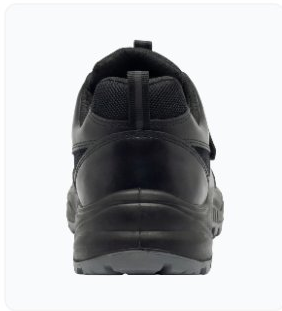

⚙️ HIGH DURABILITY

🧪 LAB TESTED

👤 PREMIUM LEATHER

👤 ERGONOMIC FIT

Alfa Max Safe 2005

SKU: 20051321MS

S1/S2/S3

Teknik Özellikler