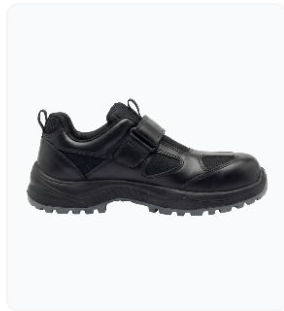

⚙️ HIGH DURABILITY

🧪 LAB TESTED

👤 PREMIUM LEATHER

👤 ERGONOMIC FIT

Alfa Max Safe 2005

SKU: 20051321MS

S1/S2/S3

Teknik Özellikler